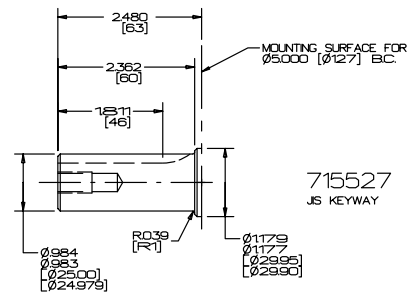

VIEW B

MOUNTING FLANGE

Dwg 245400000006

VANGUARD™ Series

11 HP 235400
13 HP 245400

Outline Drawings

Top View

Dwg 245400000006

Footprint

VIEW A

Dwg 245400000006

VANGUARD™ Series

Crankshaft Data

11 HP 235400
13 HP 245400

715342
SAE 1" KEYWAY

715343
SAE TAPER

715344
SAE 1" THREAD

715527
JS KEYWAY

715585
JS TAPER

VANGUARD™ Series

11 HP 235400

Performance Data

Power Curve

Torque Curve