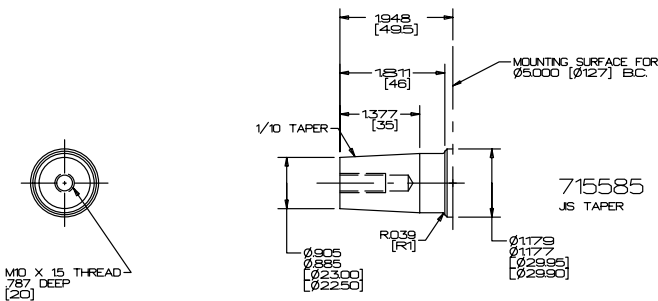

Footprint

VIEW A

Dwg 245400000006

VANGUARD™ Series

Crankshaft Data

11 HP 235400
13 HP 245400

715342
SAE 1" KEYWAY

715343
SAE TAPER

715344
SAE 1" THREAD

715527
JS KEYWAY

715585
JS TAPER

VANGUARD™ Series

11 HP 235400

Performance Data

Power Curve

Torque Curve