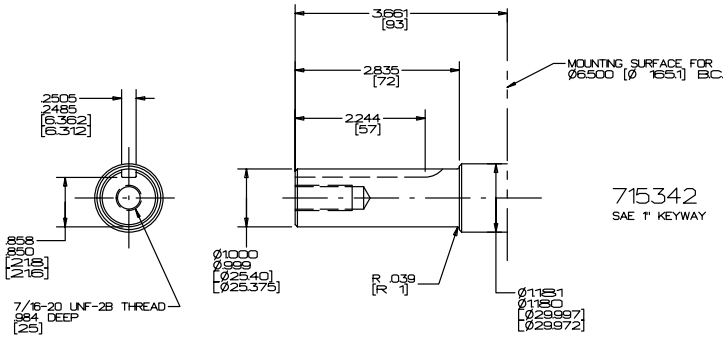

Footprint

VIEW A

Dwg 245400000006

VANGUARD™ Series

Crankshaft Data

11 HP 235400
13 HP 245400

715342
SAE 1" KEYWAY

715343
SAE TAPER

715344
SAE 1" THREAD

715527
JS KEYWAY

715585
JS TAPER

VANGUARD™ Series

11 HP 235400

Performance Data

Power Curve

Torque Curve