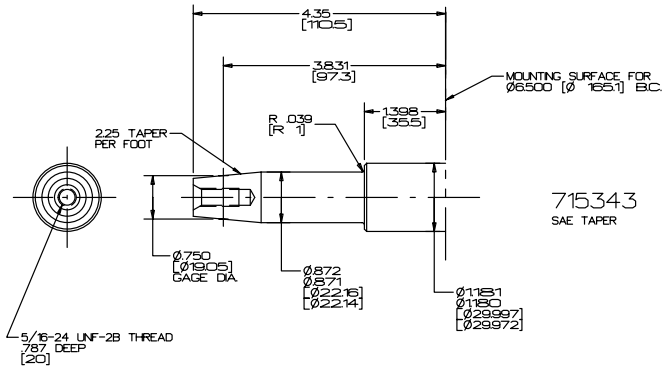

Footprint

VIEW A

Dwg 245400000006

VANGUARD™ Series

Crankshaft Data

11 HP 235400
13 HP 245400

715342
SAE 1" KEYWAY

715343
SAE TAPER

715344
SAE 1" THREAD

715527
JS KEYWAY

715585
JS TAPER

VANGUARD™ Series

11 HP 235400

Performance Data

Power Curve

Torque Curve