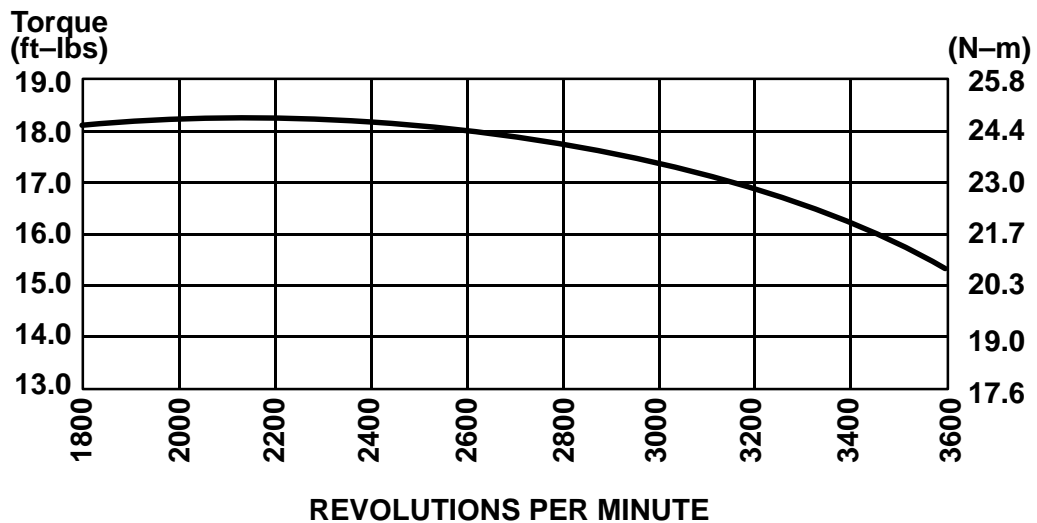

715344
SAE 1" THREAD

715527
JS KEYWAY

715585
JS TAPER

VANGUARD™ Series

11 HP 235400

Performance Data

Power Curve

Torque Curve