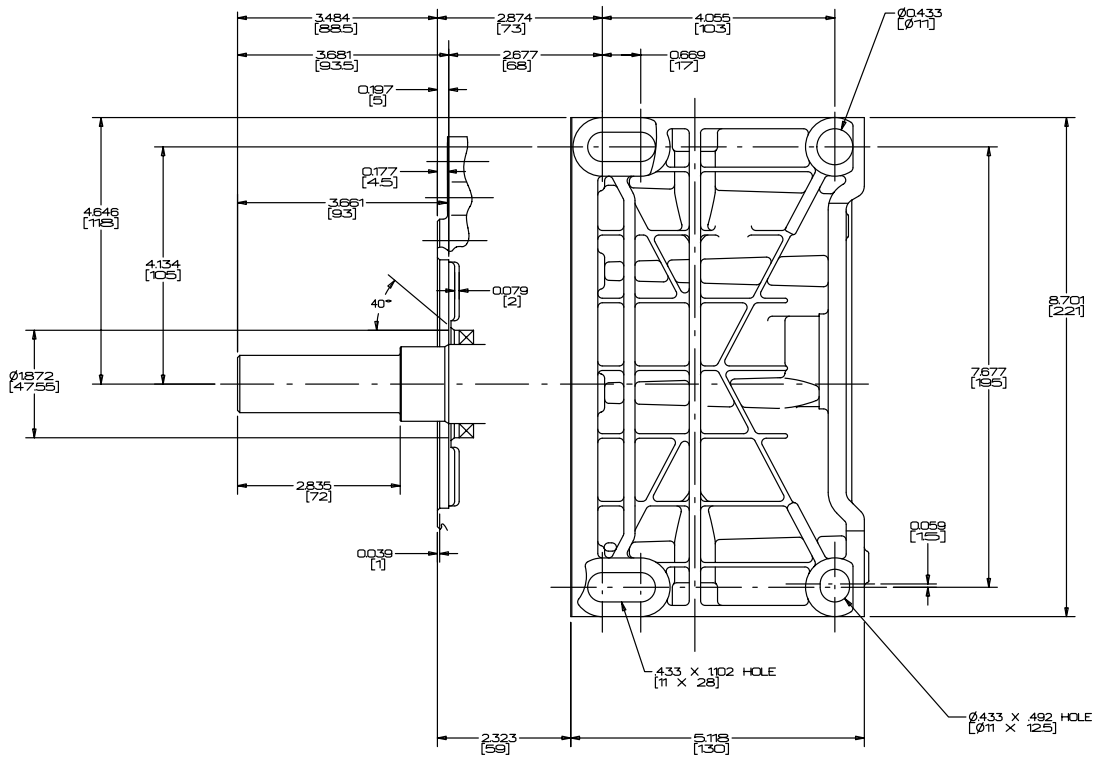

VIEW B

MOUNTING FLANGE

Dwg 245400000006

VANGUARD™ Series

11 HP 235400
13 HP 245400

Outline Drawings

Top View

Dwg 245400000006

Footprint

VIEW A

Dwg 245400000006

VANGUARD™ Series

Crankshaft Data

11 HP 235400
13 HP 245400

715342
SAE 1" KEYWAY

715343
SAE TAPER

715344
SAE 1" THREAD

715527
JS KEYWAY

715585
JS TAPER

VANGUARD™ Series

11 HP 235400

Performance Data

Power Curve

Torque Curve