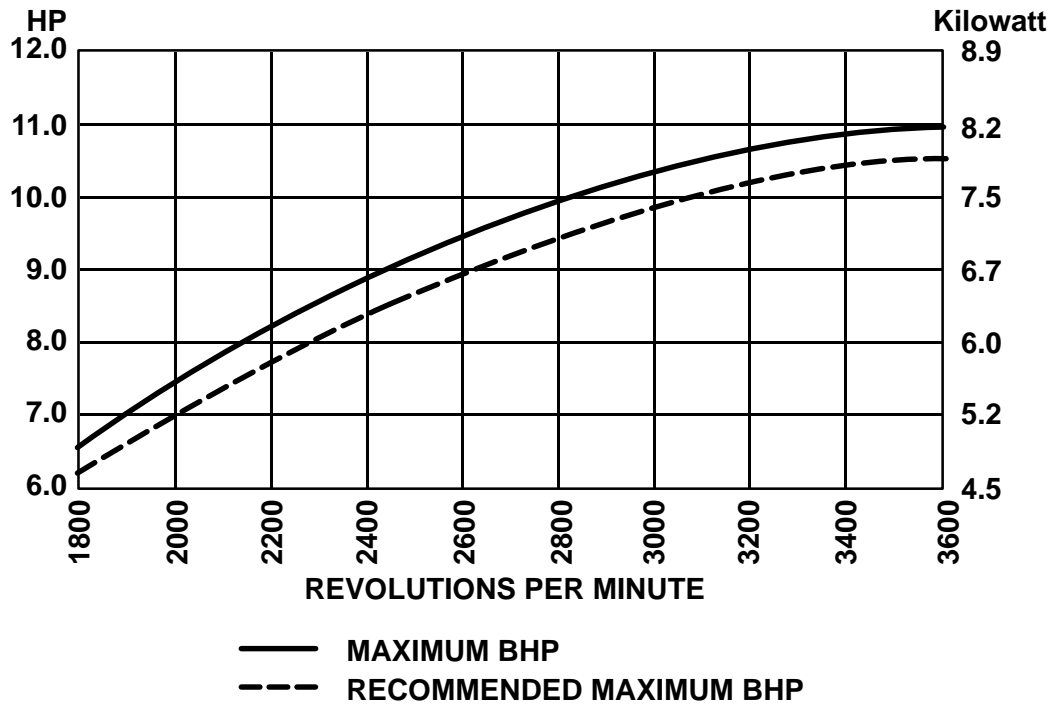

715344
SAE 1" THREAD

715527
JS KEYWAY

715585
JS TAPER

VANGUARD™ Series

11 HP 235400

Performance Data

Power Curve

Torque Curve