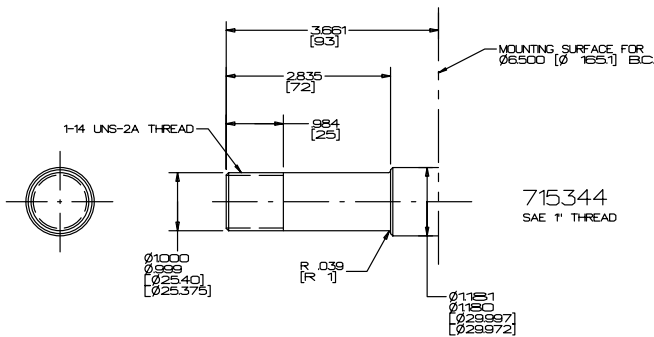

Footprint

VIEW A

Dwg 245400000006

VANGUARD™ Series

Crankshaft Data

11 HP 235400
13 HP 245400

715342
SAE 1" KEYWAY

715343
SAE TAPER

715344
SAE 1" THREAD

715527
JS KEYWAY

715585
JS TAPER

VANGUARD™ Series

11 HP 235400

Performance Data

Power Curve

Torque Curve