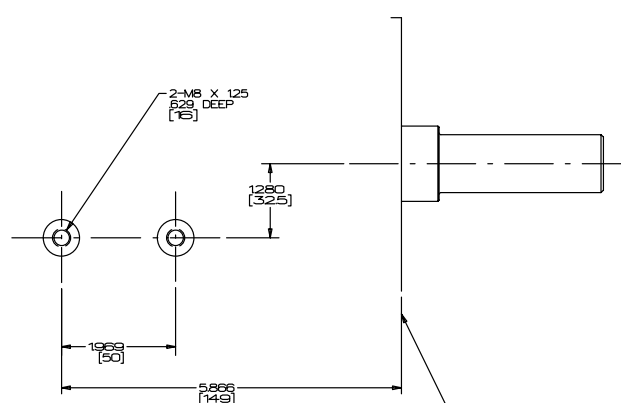

VANGUARD™ Series

11 HP 235400
13 HP 245400

Outline Drawings

Front View

Dwg 245400000006

Side View

Dwg 245400000006

PTO Side

VIEW B

MOUNTING FLANGE

Dwg 245400000006

VANGUARD™ Series

11 HP 235400
13 HP 245400

Outline Drawings

Top View

Dwg 245400000006

Footprint

VIEW A

Dwg 245400000006

VANGUARD™ Series

Crankshaft Data

11 HP 235400
13 HP 245400

715342
SAE 1" KEYWAY

715343
SAE TAPER

715344
SAE 1" THREAD

715527
JS KEYWAY

715585
JS TAPER

VANGUARD™ Series

11 HP 235400

Performance Data

Power Curve

Torque Curve