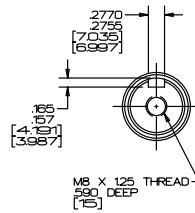

VIEW B

MOUNTING FLANGE

Dwg 245400000006

VANGUARD™ Series

11 HP 235400
13 HP 245400

Outline Drawings

Top View

Dwg 245400000006

Footprint

VIEW A

Dwg 245400000006

VANGUARD™ Series

Crankshaft Data

11 HP 235400
13 HP 245400

715342
SAE 1" KEYWAY

715343
SAE TAPER

715344
SAE 1" THREAD

715527
JS KEYWAY

715585
JS TAPER

VANGUARD™ Series

11 HP 235400

Performance Data

Power Curve

Torque Curve