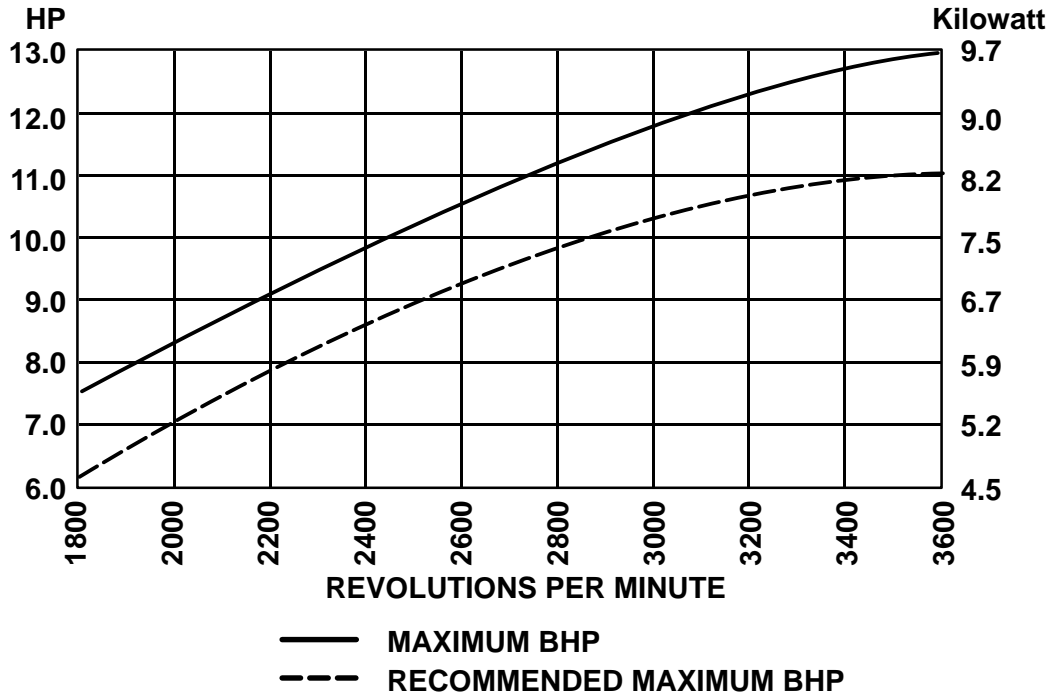

VANGUARD™ Series

13 HP 245400

Performance Data

Power Curve