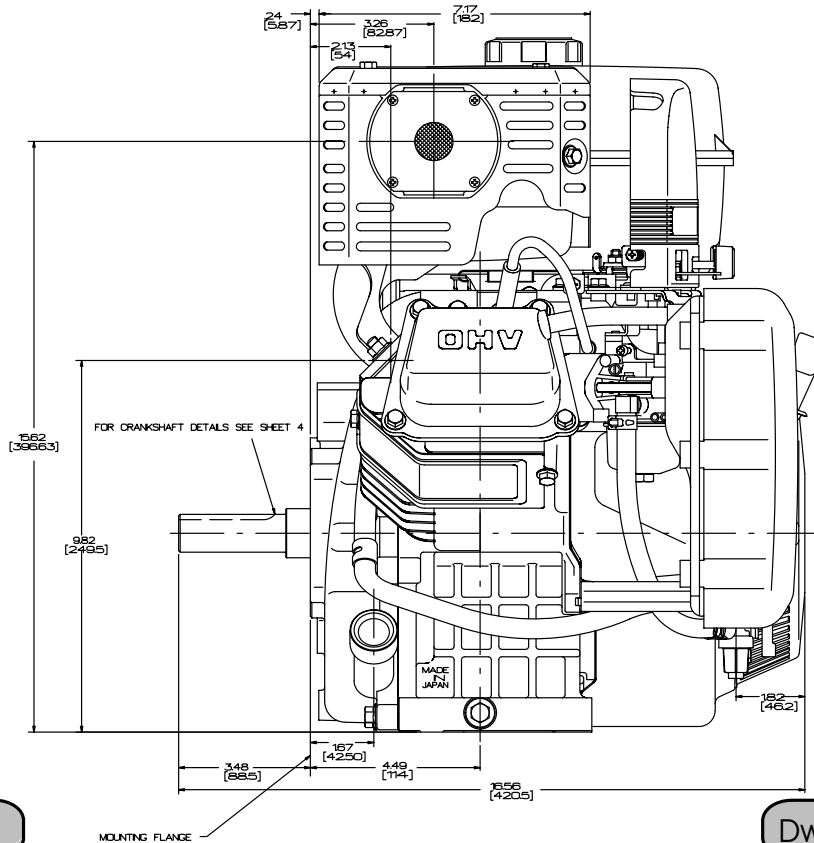

VANGUARD™ Series

11 HP 235400
13 HP 245400

Outline Drawings

Front View

Dwg 245400000006

Side View

Dwg 245400000006

PTO Side

VIEW B

MOUNTING FLANGE

Dwg 245400000006

VANGUARD™ Series

11 HP 235400
13 HP 245400

Outline Drawings

Top View

Dwg 245400000006

Footprint

VIEW A

Dwg 245400000006

VANGUARD™ Series

Crankshaft Data

11 HP 235400
13 HP 245400

715342
SAE 1" KEYWAY

715343
SAE TAPER

715344
SAE 1" THREAD

715527
JS KEYWAY

715585
JS TAPER

VANGUARD™ Series

11 HP 235400

Performance Data

Power Curve

Torque Curve