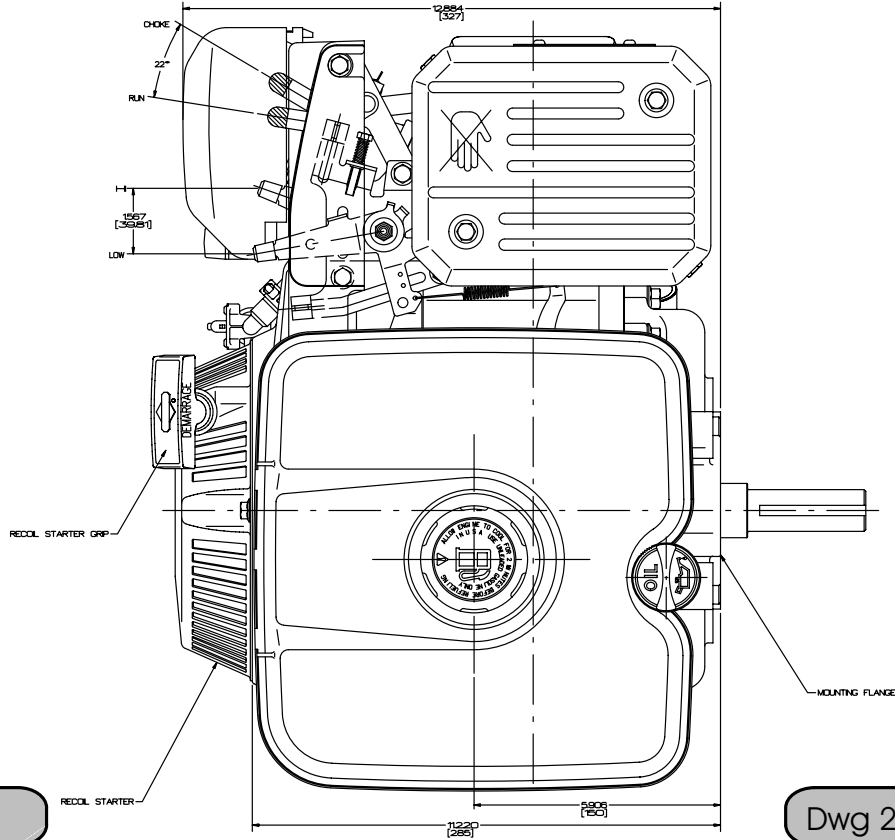

VANGUARD™ Series

11 HP 235400
13 HP 245400

Outline Drawings

Front View

Dwg 245400000006

Side View

Dwg 245400000006

PTO Side

VIEW B

MOUNTING FLANGE

Dwg 245400000006

VANGUARD™ Series

11 HP 235400
13 HP 245400

Outline Drawings

Top View

Dwg 245400000006

Footprint

VIEW A

Dwg 245400000006

VANGUARD™ Series

Crankshaft Data

11 HP 235400
13 HP 245400

715342
SAE 1" KEYWAY

715343
SAE TAPER