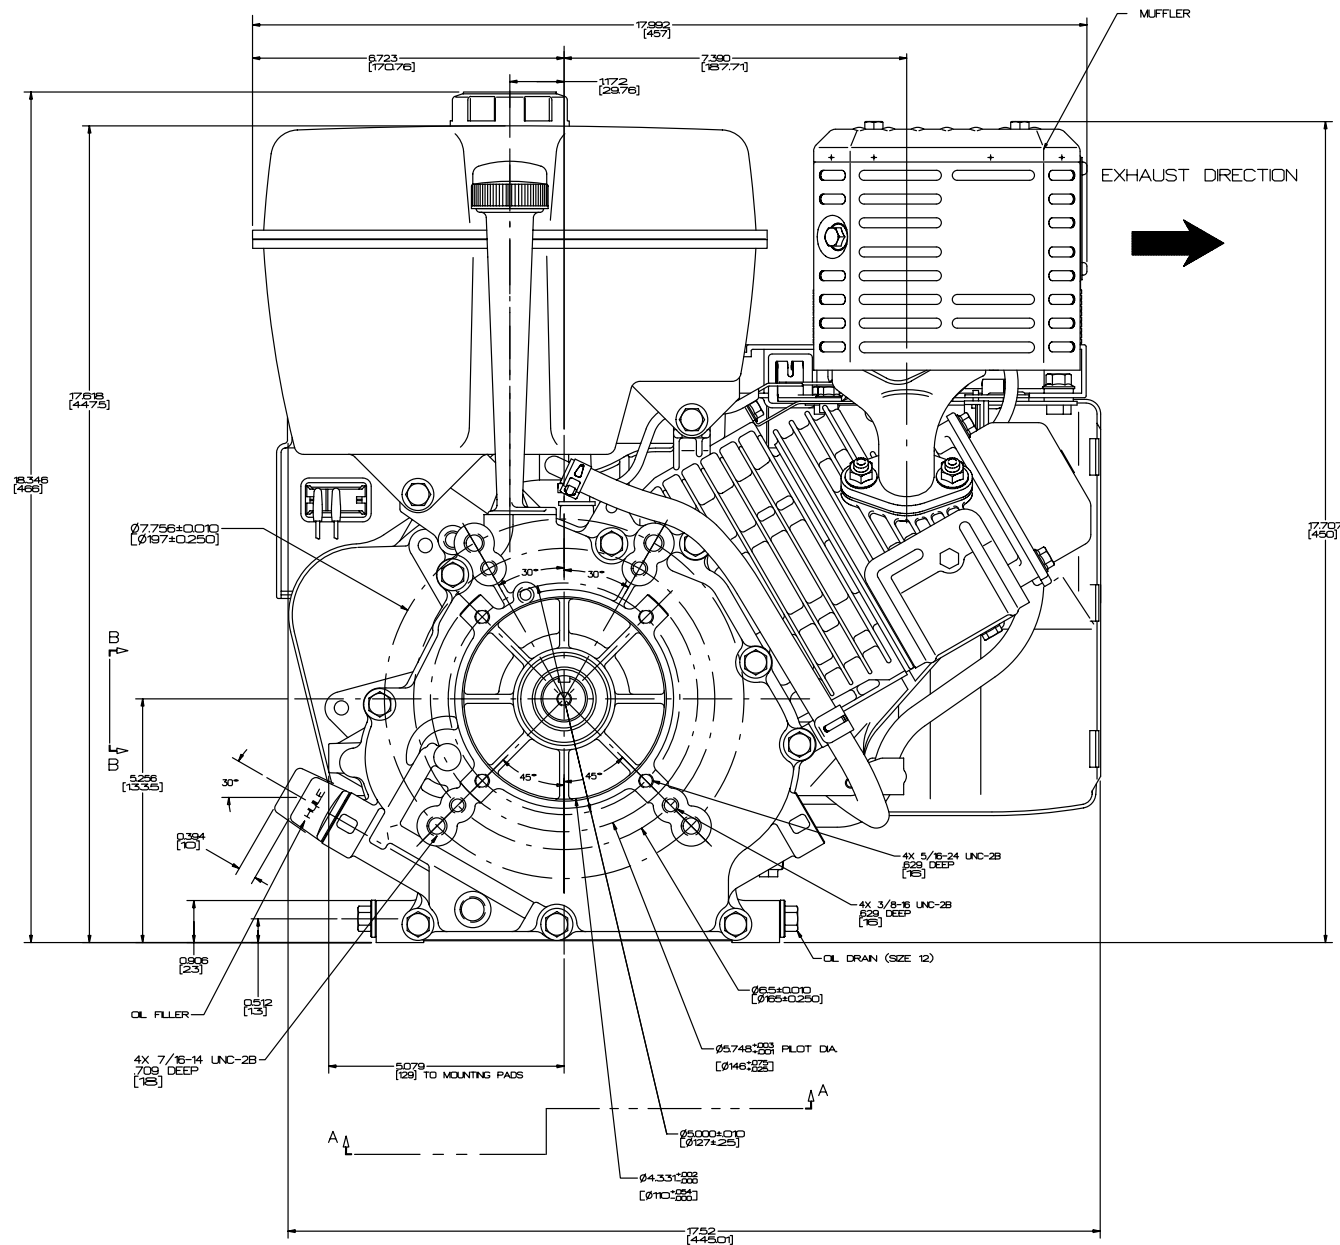

VANGUARD™ Series

11 HP 235400
13 HP 245400

Outline Drawings

Front View

Dwg 245400000006

Side View

Dwg 245400000006

PTO Side

VIEW B

MOUNTING FLANGE

Dwg 245400000006

VANGUARD™ Series

11 HP 235400
13 HP 245400

Outline Drawings

Top View

Dwg 245400000006

Footprint

VIEW A

Dwg 245400000006

VANGUARD™ Series

Crankshaft Data

11 HP 235400
13 HP 245400

715342
SAE 1" KEYWAY

715343
SAE TAPER

715344
SAE 1" THREAD

715527
JS KEYWAY

715585
JS TAPER

VANGUARD™ Series

11 HP 235400

Performance Data

Power Curve

Torque Curve