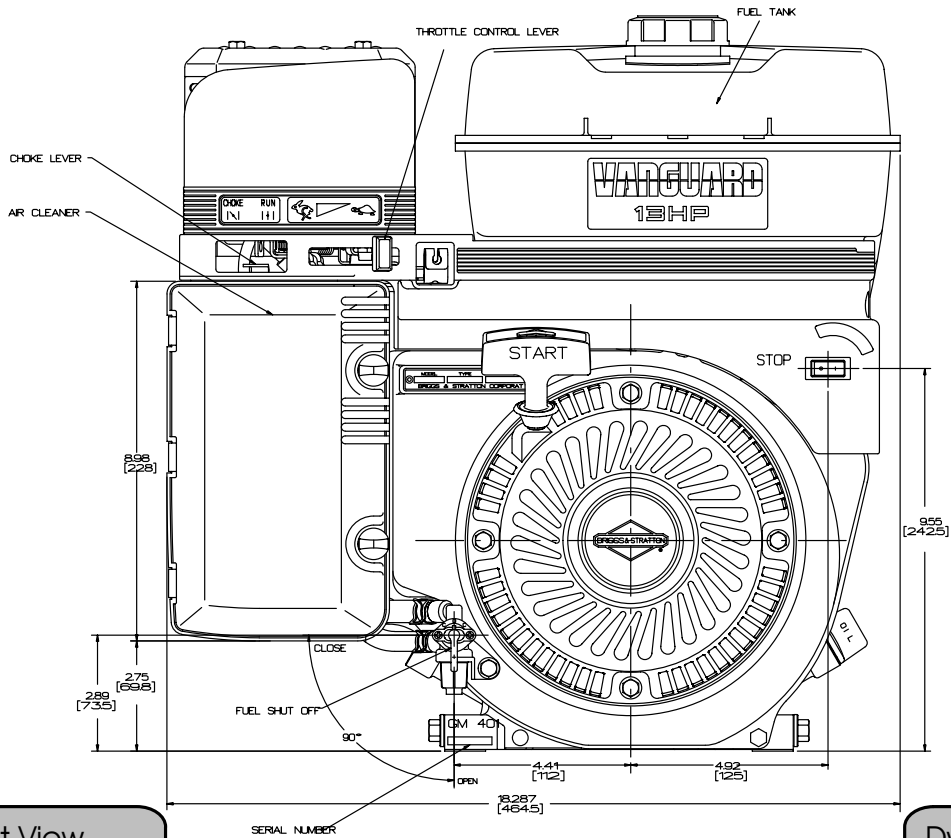

VANGUARD™ Series

11 HP 235400
13 HP 245400

Outline Drawings

Front View

Dwg 245400000006

Side View

Dwg 245400000006

PTO Side

VIEW B

MOUNTING FLANGE

Dwg 245400000006

VANGUARD™ Series

11 HP 235400
13 HP 245400

Outline Drawings

Top View

Dwg 245400000006

Footprint

VIEW A

Dwg 245400000006

VANGUARD™ Series

Crankshaft Data

11 HP 235400
13 HP 245400

715342
SAE 1" KEYWAY

715343
SAE TAPER